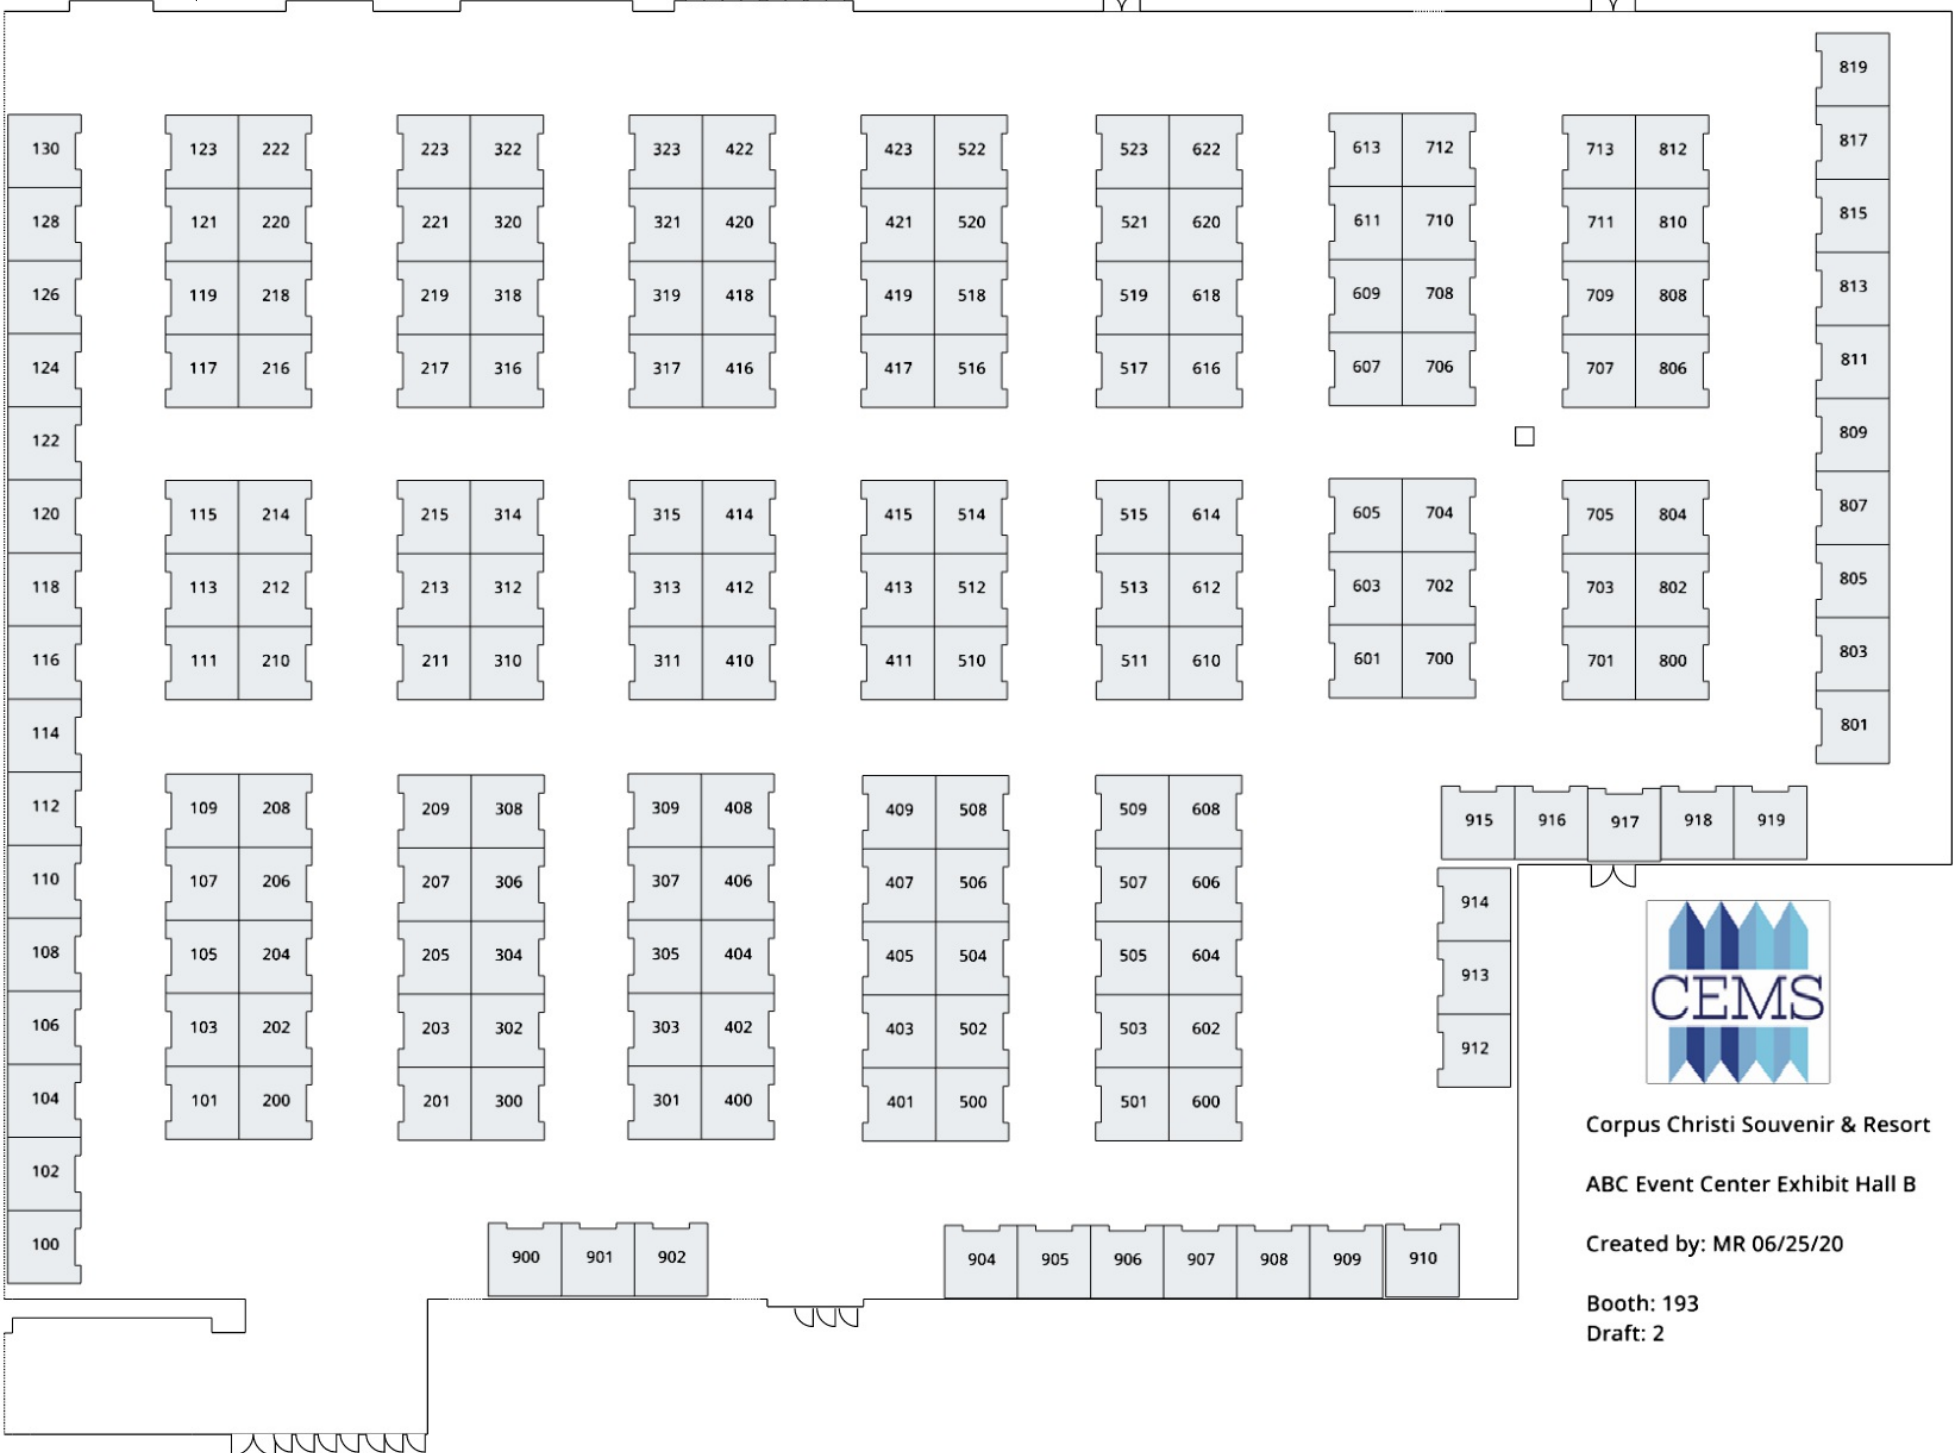

Load in/out

ENTRANCE

Corpus Christi Souvenir & Resort

ABC Event Center Exhibit Hall B

Created by: MR 06/25/20

Booth: 193

Draft: 2

20 Feet